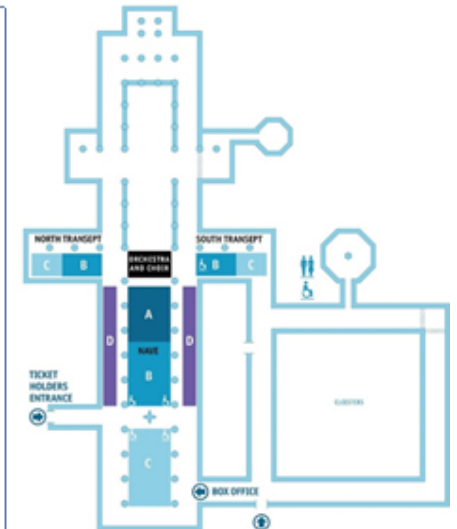

Seats are from £15 and are unreserved in zones. Wheelchair user tickets will include one free companion seat.

Please note: the celebration concert will have a reduced seating capacity, with more space either behind or in front of your seat. Also, there will be screens throughout the Cathedral to aid your enjoyment.
Doors open at 18:30 (with interval).